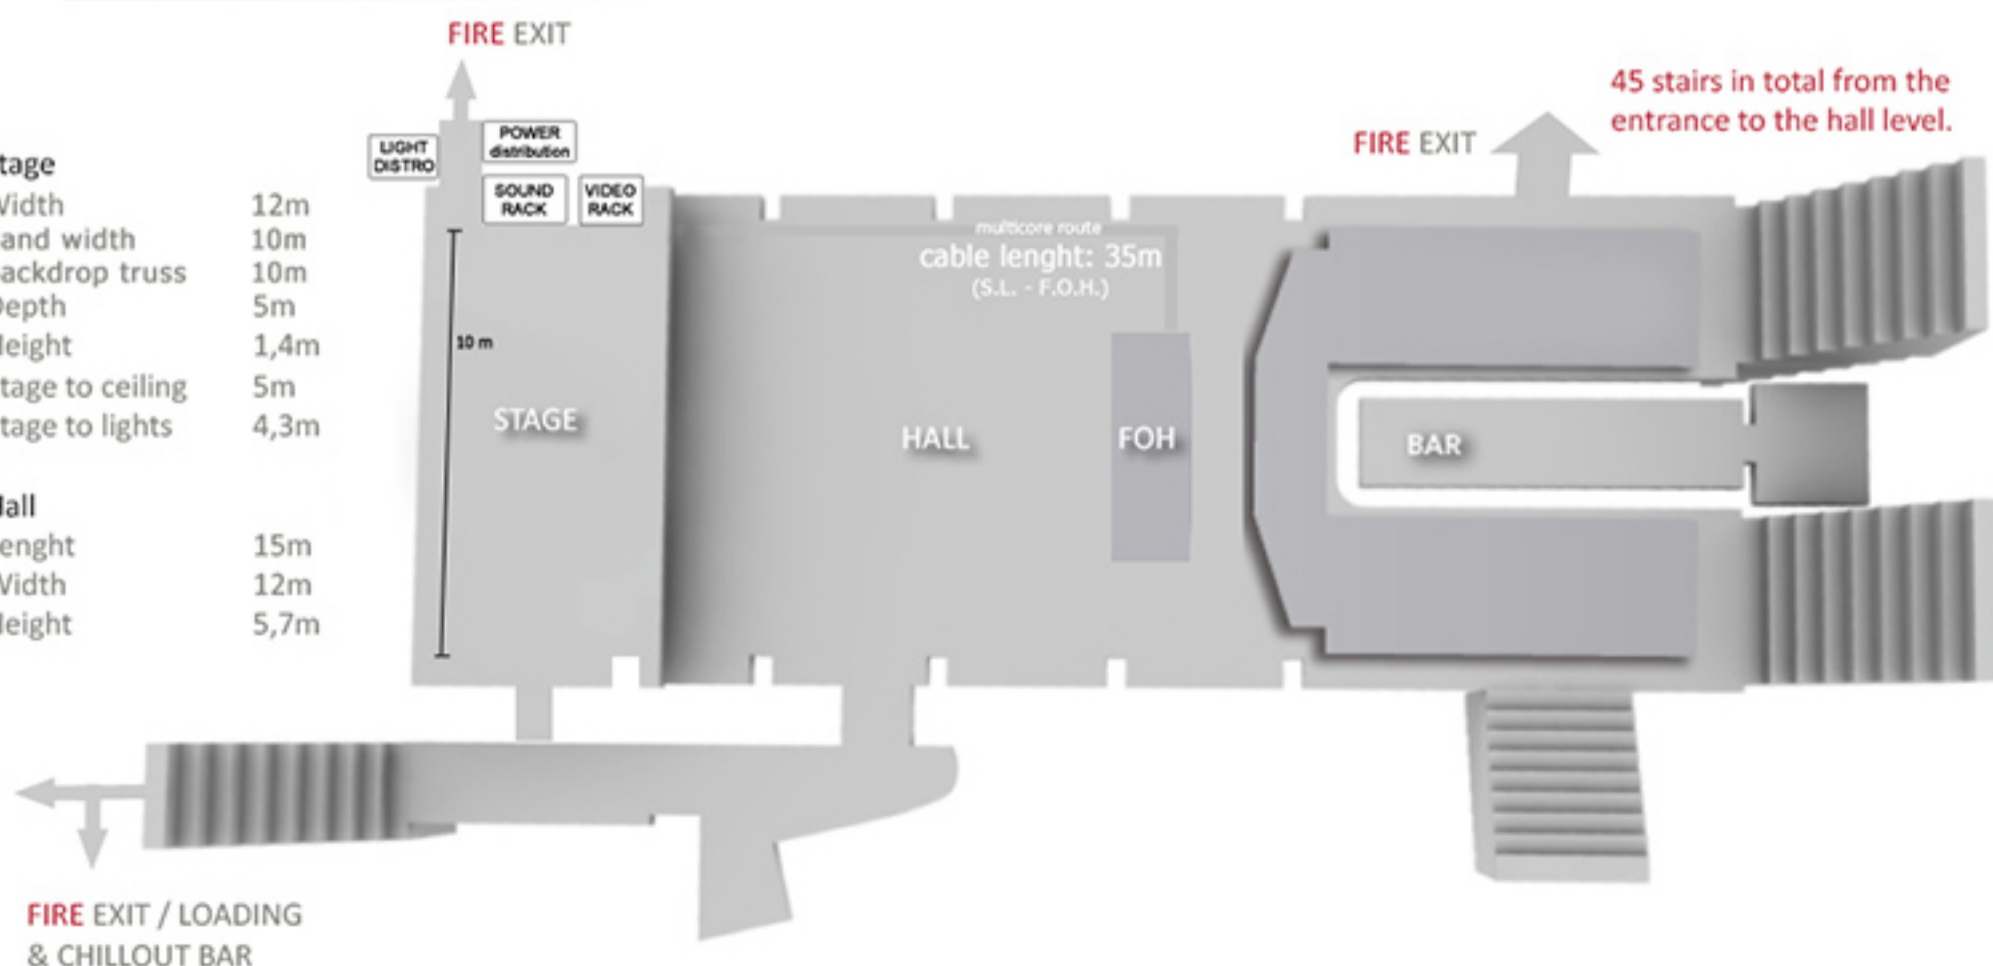

LEVEL BALCONY

Venue entrance

Max height	245cm
Max width	140cm
Diagonal	180cm

FIRE EXIT / LOADING
Street: Haštalská

Note: In case of bigger gig, chillout serves as the main backstage.

ENTRESOL	
Depth	3,5 m
Width	3 m
Height	2,36 m
BALCONY	179m ²
FOYER	90m ²
CHILL OUT	105m ²
BACKSTAGE	42m ²

LEVEL HALL / STAGE

STAGE	60m ²
HALL	185m ²

Stage

Width	12m
Band width	10m
Backdrop truss	10m
Depth	5m
Height	1,4m
Stage to ceiling	5m
Stage to lights	4,3m

Hall

Length	15m
Width	12m
Height	5,7m

FIRE EXIT / LOADING
& CHILLOUT BAR