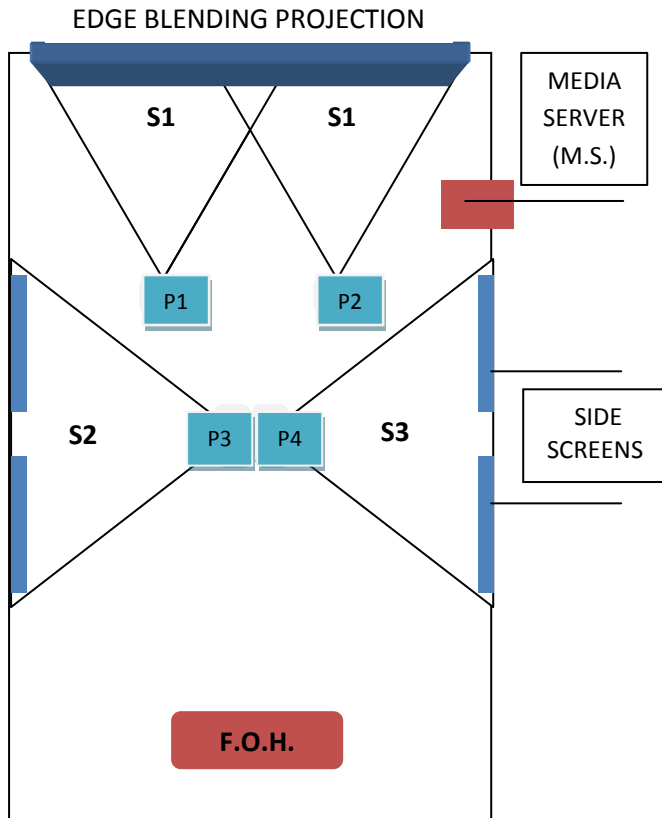

VIDEO / VISUALS INFO SHEET ROXY PRAGUE

SCREENS SCHEMA

DISTRIBUTION SCHEMA

Accepted format for MEDIA SERVER  
RESOLUME ARENA 5

**VIDEO:** QuickTime \*.mov DXV codec! 1280x720

**IMG:** 1280x720, exported in "Save for web and devices", ideally with transparent background

SIGNAL DISTRIBUTION  
F.O.H. ↔ M.S.  
(length: 40m)

2x HDMI (M.S. → F.O.H.)

2x HDMI (F.O.H. → M.S.)

4x UTP CAT 5

1x USB

1x VGA (F-F) (not ready yet)

3x BNC (not ready yet)

MEDIA SERVER on stage OUTPUTS

6x HDMI

2x UTP CAT5

Technical equipment list

5x Optoma GT760ST 3400lm (P1-P4 + spare)

- available number and type of cables, reductions or converters can be provided on specific request.

**NOTE »** All video distribution is on the same electric phase as the sound.