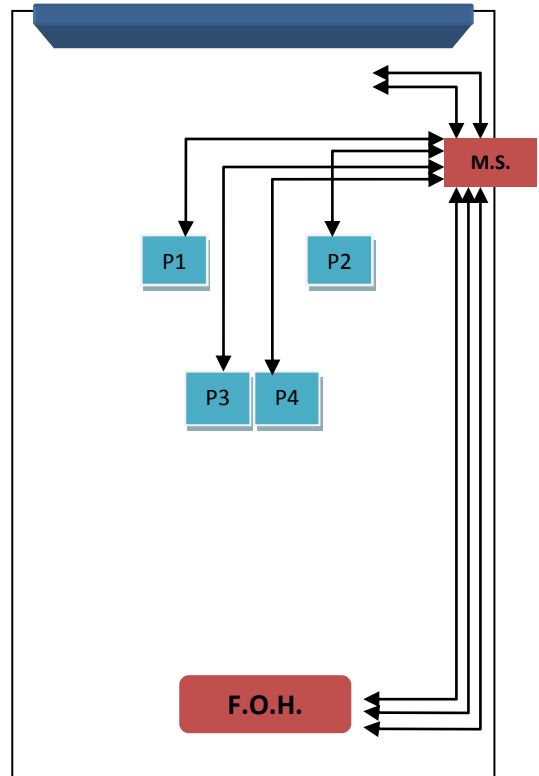

VIDEO / VISUALS INFO SHEET ROXY PRAGUE

SCREENS SCHEMA

DISTRIBUTION SCHEMA

Accepted format for MEDIA SERVER  
RESOLUME ARENA 5

**VIDEO:** QuickTime \*.mov DXV codec! 1280x720

**IMG:** 1280x720, exported in "Save for web and devices", ideally with transparent background

SIGNAL DISTRIBUTION  
F.O.H. ↔ M.S.  
(length: 40m)

2x HDMI (M.S. → F.O.H.)

2x HDMI (F.O.H. → M.S.)

4x UTP CAT 5

1x USB

1x VGA (F-F) (not ready yet)

3x BNC (not ready yet)

MEDIA SERVER on stage OUTPUTS

6x HDMI

2x UTP CAT5

Technical equipment list

5x Optoma GT760ST 3400lm (P1-P4 + spare)

- available number and type of cables, reductions or converters can be provided on specific request.

**NOTE »** All video distribution is on the same electric phase as the sound.